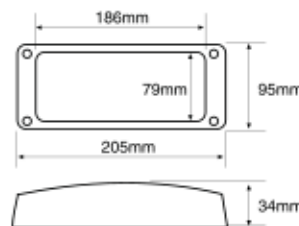

Truck-Lamp

SUPER BRIGHT LED

LED SEALED HIGH POWER STROBE LIGHTS

TL-55VB-1

TL-55VB-1

27 Square LED with red lens
27 square LED with amber lens
165mm 57.9mm 43.95mm
Polycarbonate

SUPPLIED WITH GASKET OR STAINLESS STEEL FLANGE

TL-L54VR-1
TL-L554VY1
Size
Len, Housing

TL-45RS-12

TL-45YS-12

TL-45BS-12

54 Square LED with red dot lens
54 square LED with amber dot lens
54 square LED with blue dot lens
Polycarbonate
Stainless steel

CONNECT MASTER AND SLAVE FOR
SIMULTANEOUS STROBE,
UP TO 2 SLAVES TO 1 MASTER