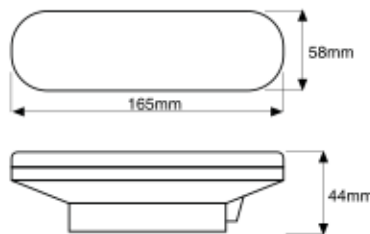

Truck-Lamp

SUPER BRIGHT LED

LED SEALED HIGH POWER STROBE LIGHTS

TL-55VB-1

TL-55VB-1

27 Square LED with red lens
27 square LED with amber lens
165mm 57.9mm 43.95mm
Polycarbonate

SUPPLIED WITH GASKET OR STAINLESS STEEL FLANGE

TL-L54VR-1
TL-L554VY1
Size
Len, Housing

TL-45RS-12

TL-45YS-12

TL-45BS-12

54 Square LED with red dot lens
54 square LED with amber dot lens
54 square LED with blue dot lens
Polycarbonate
Stainless steel

CONNECT MASTER AND SLAVE FOR
SIMULTANEOUS STROBE,
UP TO 2 SLAVES TO 1 MASTER