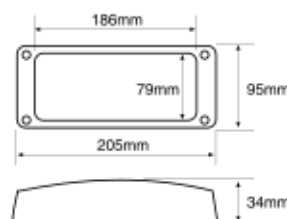

TL-L54VR-1
TL-L554VY1
Size
Len, Housing

TL-45RS-12

TL-45YS-12

TL-45BS-12

54 Square LED with red dot lens
54 square LED with amber dot lens
54 square LED with blue dot lens
Polycarbonate
Stainless steel

CONNECT MASTER AND SLAVE FOR
SIMULTANEOUS STROBE,
UP TO 2 SLAVES TO 1 MASTER

TL-45RS-12
TL-45YS-12
TL-45BS-12
Lens
Base

TL-45RS-12

TL-45YS-12

TL-45BS-12

54 Square LED with red dot lens
54 square LED with amber dot lens
54 square LED with blue dot lens
Polycarbonate
Stainless steel