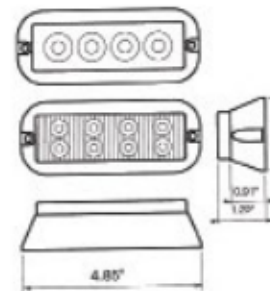

4 Blue Lumi LED
4 White Lumi LED
4 Green Lumi LED
4 Red Lumi LED
4 Amber Lumi LED
Polycarbonate
Aluminum

TL-H04VB
TL-H04VW
TL-H04VG
TL-H04VR
TL-H04VY
Lens
Base